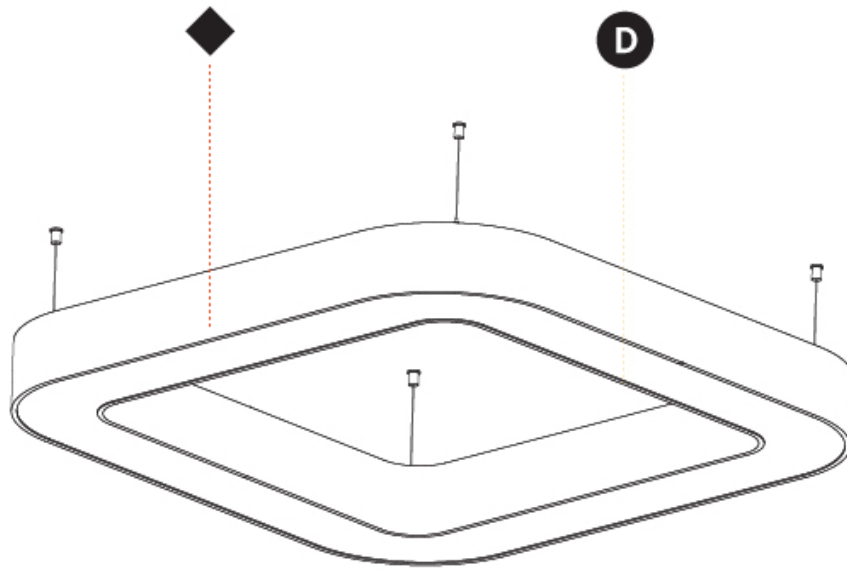

GLORIOUS QUANTUM SUSPENSION

A30568-

PROJECT _____

TYPE _____

SPECIFIER _____

QUANTITY _____

DATE _____