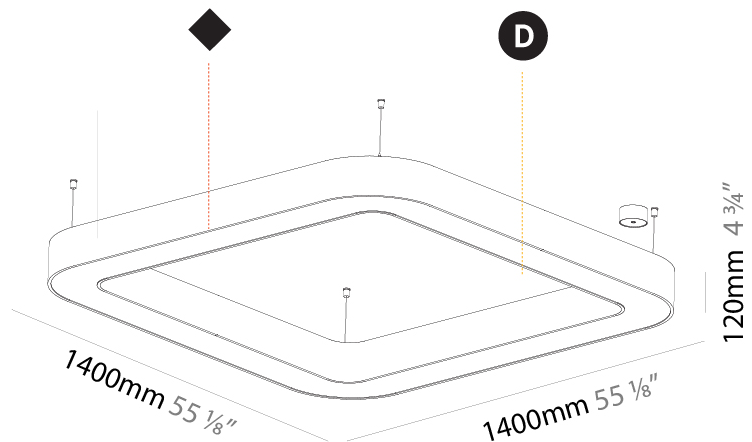

GENERAL

Series: Glorious
Subseries: Glorious Quantum
Brand: Prolicht
Division: Architectural
Mounting Type: Suspension
Mounting Location: Ceiling
Subcategory: Ambient

PHYSICAL

Shape: Square
Length (mm): 1400
Length (in): 55 1/8
Width (mm): 1400
Width (in): 55 1/8
Height (mm): 120
Height (in): 4 3/4
Max. Overall Height (mm): 2120
Max. Overall Height (in): 83 7/16
Light Distribution: Direct / Indirect
Weight (kg): 18.463
Weight (lbs): 40.62
Diffuser: PMMA - Opal or Micro-Prism
Fixture Finish: SSR / BKV / CWI / CRY / HAB / UFT / ITA / RUA / FTG / MYG / LOD / PUS / FRO / FUP / KIA / POP / BLS / SPG / MEY / GOH / GUM / CHC / COM / ABZ / JAG / OBR / MOS / ROR
Fixture Material: Aluminum

ELECTRICAL

Lamp Type: LED (Zhaga Standard)
Input Wattage (W): 120
Total Output Wattage (W): 96 / 76.8 (3500K)
Dimming: Non-Dimming / Phase Dimming (120Vac only) / 0-10V Dimming
Driver Included: Yes
Driver Location: Integrated
Driver Type: Constant Current - 120 / 277Vac
Driver Class: Class 2
Input Voltage (V): 120 - 277
Constant Current (MA): 350 / 800 (3500K)

LED

Color Temperature (°K): 3000 / 3500 / 4000
Max. Delivered Lumen (lm): 7380 / 7644 / 7800 Direct / 5120 / 5556 / 5400 Indirect
CRI: >80 CRI
Efficiency (%): 69.8
Lamp Life (hrs): 50000

OPTICAL

RATINGS AND CERTIFICATIONS

Certified By: Certified for North American Standards
IP rating: IP20