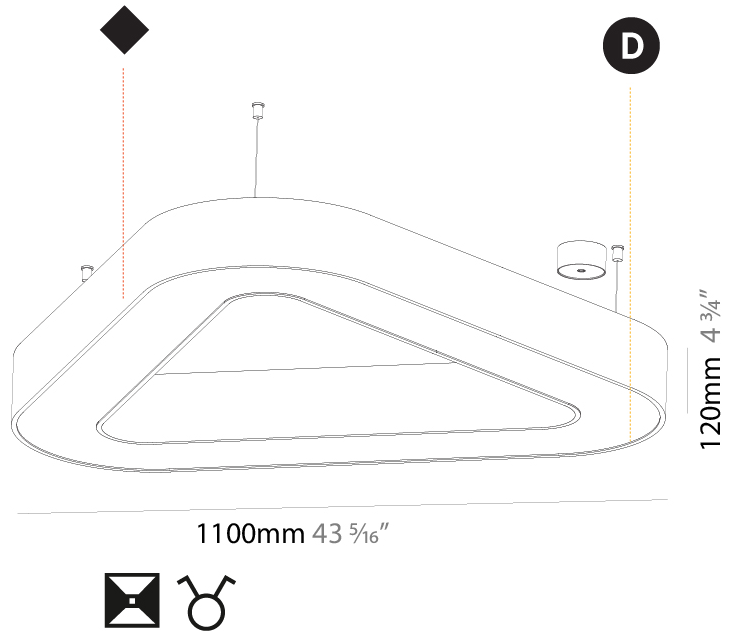

GENERAL

Series: Glorious
Subseries: Glorious Victory
Brand: Prolicht
Division: Architectural
Mounting Type: Suspension
Mounting Location: Ceiling
Subcategory: Ambient

PHYSICAL

Shape: Abstract
Length (mm): 1100
Length (in): 43 5/16
Width (mm): 1100
Width (in): 43 5/16
Height (mm): 120
Height (in): 4 3/4
Max. Overall Height (mm): 2120
Max. Overall Height (in): 83 7/16
Light Distribution: Direct / Indirect
Weight (kg): 10.819
Weight (lbs): 23.851
Diffuser: PMMA - Opal or Micro-Prism
Fixture Finish: SSR / BKV / CWI / CRY / HAB / UFT / ITA / RUA / FTG / MYG / LOD / PUS / FRO / FUP / KIA / POP / BLS / SPG / MEY / GOH / GUM / CHC / COM / ABZ / JAG / OBR / MOS / ROR
Fixture Material: Aluminum

ELECTRICAL

Lamp Type: LED (Zhaga Standard)
Input Wattage (W): 70
Total Output Wattage (W): 60 / 48 (3500K)
Dimming: Non-Dimming / Phase Dimming (120Vac only) / 0-10V Dimming
Driver Included: Yes
Driver Location: Integrated
Driver Type: Constant Current - 120 / 277Vac
Driver Class: Class 2
Input Voltage (V): 120 - 277
Constant Current (MA): 350 / 900/600 (3500K)

LED

Color Temperature (°K): 3000 / 3500 / 4000
Max. Delivered Lumen (lm): 4150 / 4302 / 4390 Direct / 3660 / 3783 / 3860 Indirect
CRI: >80 CRI
Efficiency (%): 70.9
Lamp Life (hrs): 50000

OPTICAL

RATINGS AND CERTIFICATIONS

Certified By: Certified for North American Standards
IP rating: IP20