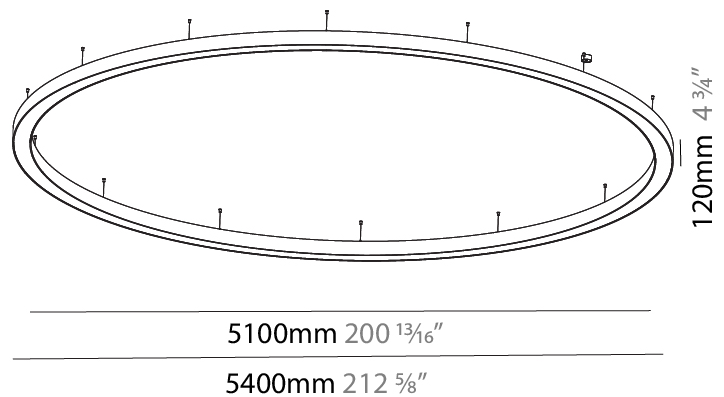

GENERAL

Series: Glorious
Subseries: Glorious
Brand: Prolight
Division: Architectural
Mounting Type: Suspension
Mounting Location: Ceiling
Subcategory: Ambient

PHYSICAL

Shape: Round
Diameter (mm): 5400
Diameter (in): 212 ⁵/₈
Height (mm): 120
Height (in): 4 ³/₄
Max. Overall Height (mm): 2120
Max. Overall Height (in): 83 ⁷/₁₆
Light Distribution: Direct / Indirect
Weight (kg): 71.452
Weight (lbs): 157.19
Diffuser: PMMA - Opal or Micro-Prism
Fixture Finish: SSR / BKV / CWI / CRY / HAB / UFT / ITA / RUA / FTG / MYG / LOD / PUS / FRO / FUP / KIA / POP / BLS / SPG / MEY / GOH / GUM / CHC / COM / ABZ / JAG / OBR / MOS / ROR
Fixture Material: Aluminum

ELECTRICAL

Lamp Type: LED (Zhaga Standard)
Input Wattage (W): 405
Total Output Wattage (W): 324 / 259.2 (3500K)
Dimming: Non-Dimming / Phase Dimming (120Vac only) / 0-10V Dimming
Driver Included: Yes
Driver Location: Integrated
Driver Type: Constant Current - 120 / 277Vac
Driver Class: Class 2
Input Voltage (V): 120 - 277
Constant Current (MA): 350 / 800/500 (3500K)

LED

Color Temperature (°K): 3000 / 3500 / 4000
Max. Delivered Lumen (lm): 25840 / 26754 / 27300 Direct / 19620 / 2031 / 20720 Indirect
CRI: >80 CRI
Efficiency (%): 70
Lamp Life (hrs): 50000

OPTICAL

RATINGS AND CERTIFICATIONS

Certified By: Certified for North American Standards
IP rating: IP20

PROJECT
TYPE
SPECIFIER
QUANTITY
DATE