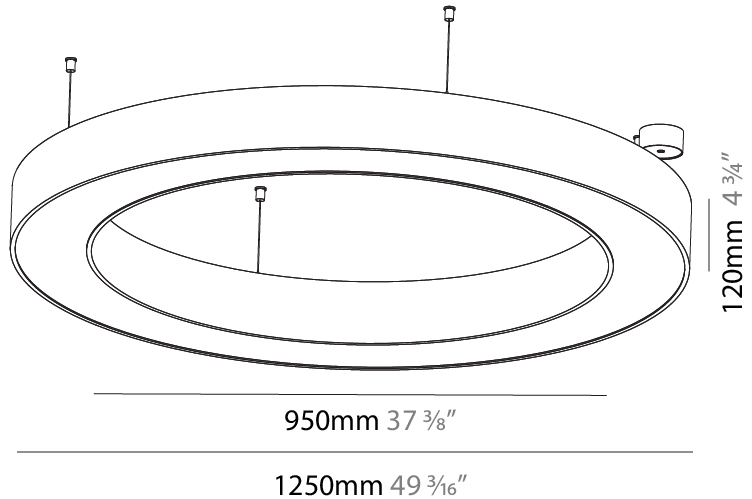

GENERAL

Series: Glorious
Subseries: Glorious
Brand: Prolicht
Division: Architectural
Mounting Type: Suspension
Mounting Location: Ceiling
Subcategory: Ambient

PHYSICAL

Shape: Round
Diameter (mm): 1250
Diameter (in): 49 ⁷/₁₆
Height (mm): 120
Height (in): 4 ³/₄
Max. Overall Height (mm): 2120
Max. Overall Height (in): 83 ⁷/₁₆
Light Distribution: Direct / Indirect
Weight (kg): 13.475
Weight (lbs): 29.70
Diffuser: [PMMA - Opal or Micro-Prism](#)
Fixture Finish: [SSR / BKV / CWI / CRY / HAB / UFT / ITA / RUA / FTG / MYG / LOD / PUS / FRO / FUP / KIA / POP / BLS / SPG / MEY / GOH / GUM / CHC / COM / ABZ / JAG / OBR / MOS / ROR](#)
Fixture Material: Aluminum

ELECTRICAL

Lamp Type: LED (Zhaga Standard)
Input Wattage (W): 90
Total Output Wattage (W): 72 / 57.6 (3500K)
Dimming: [Non-Dimming / Phase Dimming (120Vac only) / 0-10V Dimming](#)
Driver Included: Yes
Driver Location: Integrated
Driver Type: Constant Current
Driver Class: Class 2
Input Voltage (V): 120 - 277
Constant Current (MA): 350 / 1200/600 (3500K)

LED

Color Temperature (°K): [3000 / 3500 / 4000](#)
Max. Delivered Lumen (lm): 5540 / 5733 / 5850 Direct / 3830 / 3969 / 4050 Indirect
CRI: >80 CRI
Efficiency (%): 68
Lamp Life (hrs): 50000

OPTICAL

RATINGS AND CERTIFICATIONS

Certified By: Certified for North American Standards
IP rating: IP20