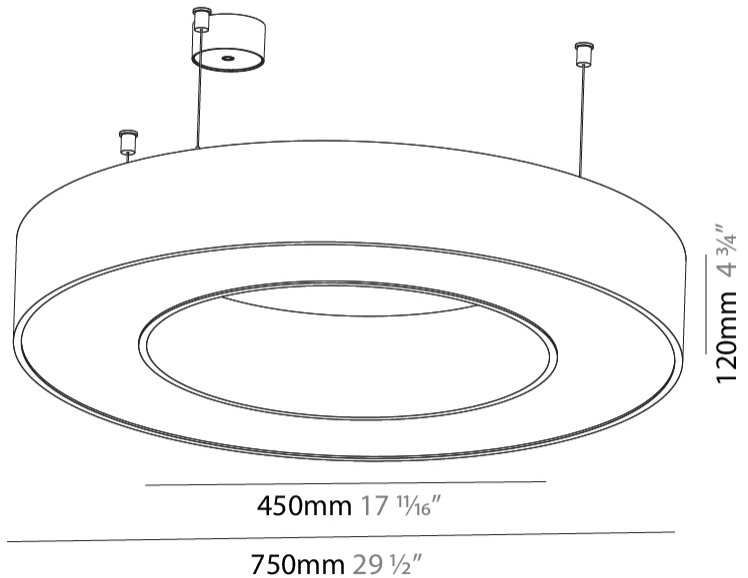

GENERAL

Series: Glorious
Subseries: Glorious
Brand: Prolicht
Division: Architectural
Mounting Type: Suspension
Mounting Location: Ceiling
Subcategory: Ambient

PHYSICAL

Shape: Round
Diameter (mm): 750
Diameter (in): 29 1/2
Height (mm): 120
Height (in): 4 3/4
Max. Overall Height (mm): 2120
Max. Overall Height (in): 83 7/16
Light Distribution: Direct / Indirect
Weight (kg): 7.675
Weight (lbs): 16.9
Diffuser: PMMA - Opal or Micro-Prism
Fixture Finish: SSR / BKV / CWI / CRY / HAB / UFT / ITA / RUA / FTG / MYG / LOD / PUS / FRO / FUP / KIA / POP / BLS / SPG / MEY / GOH / GUM / CHC / COM / ABZ / JAG / OBR / MOS / ROR
Fixture Material: Aluminum

ELECTRICAL

Lamp Type: LED (Zhaga Standard)
Input Wattage (W): 45
Total Output Wattage (W): 40 / 32 (3500K)
Dimming: Non-Dimming / Phase Dimming (120Vac only) / 0-10V Dimming
Driver Included: Yes
Driver Location: Integrated
Driver Type: Constant Current
Driver Class: Class 2
Input Voltage (V): 120 - 277
Constant Current (MA): 350 / 600/400 (3500K)

LED

Color Temperature (°K): 3000 / 3500 / 4000
Max. Delivered Lumen (lm): 2770 / 2862 / 2920 Direct / 1380 / 1440 / 1470 Indirect
CRI: >80 CRI
Efficiency (%): 71
Lamp Life (hrs): 50000

OPTICAL

RATINGS AND CERTIFICATIONS

Certified By: Certified for North American Standards
IP rating: IP20